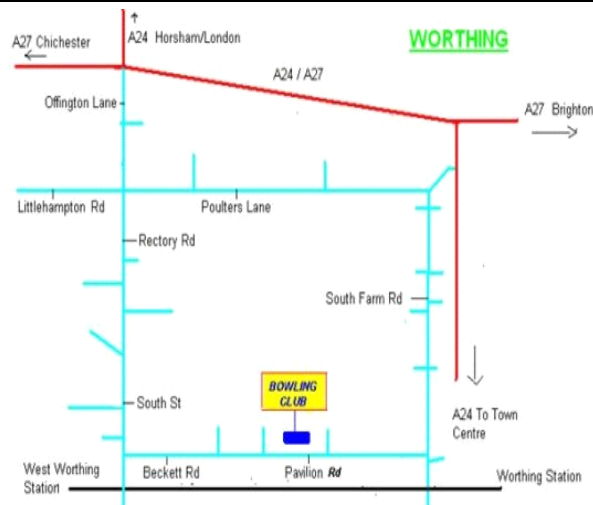

WELCOME TO THE WORLD OF BOWLS